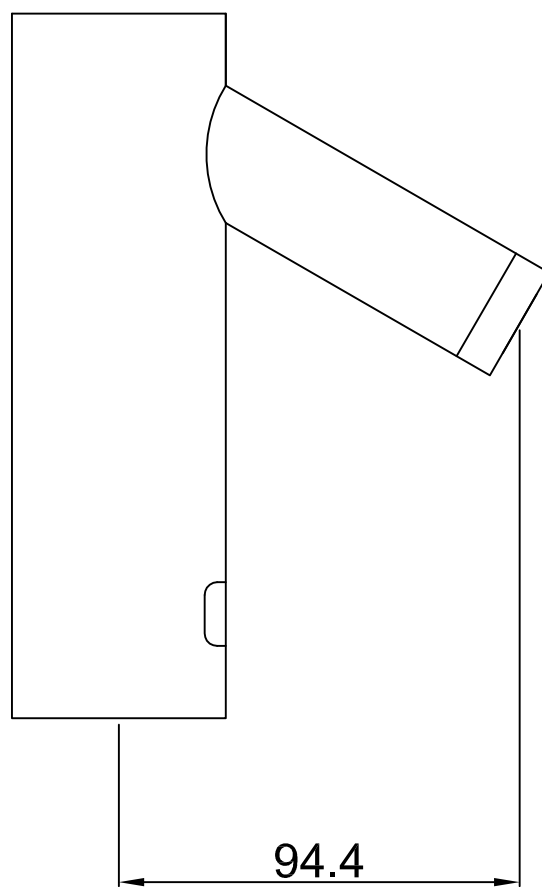

MARVEL

AUTOMATIC FAUCET  
MF-104