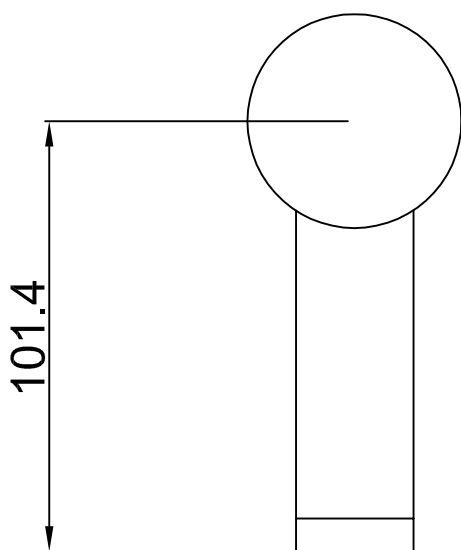

MARVEL

AUTOMATIC FAUCET  
MF-104