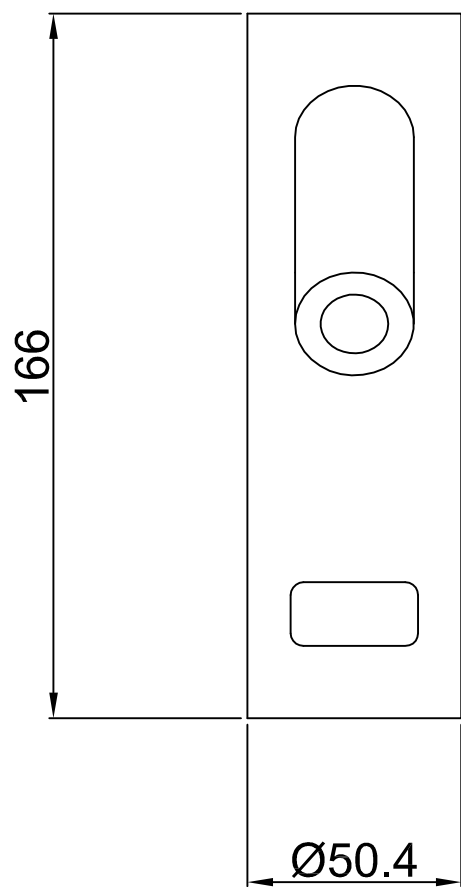

MARVEL

AUTOMATIC FAUCET  
MF-104